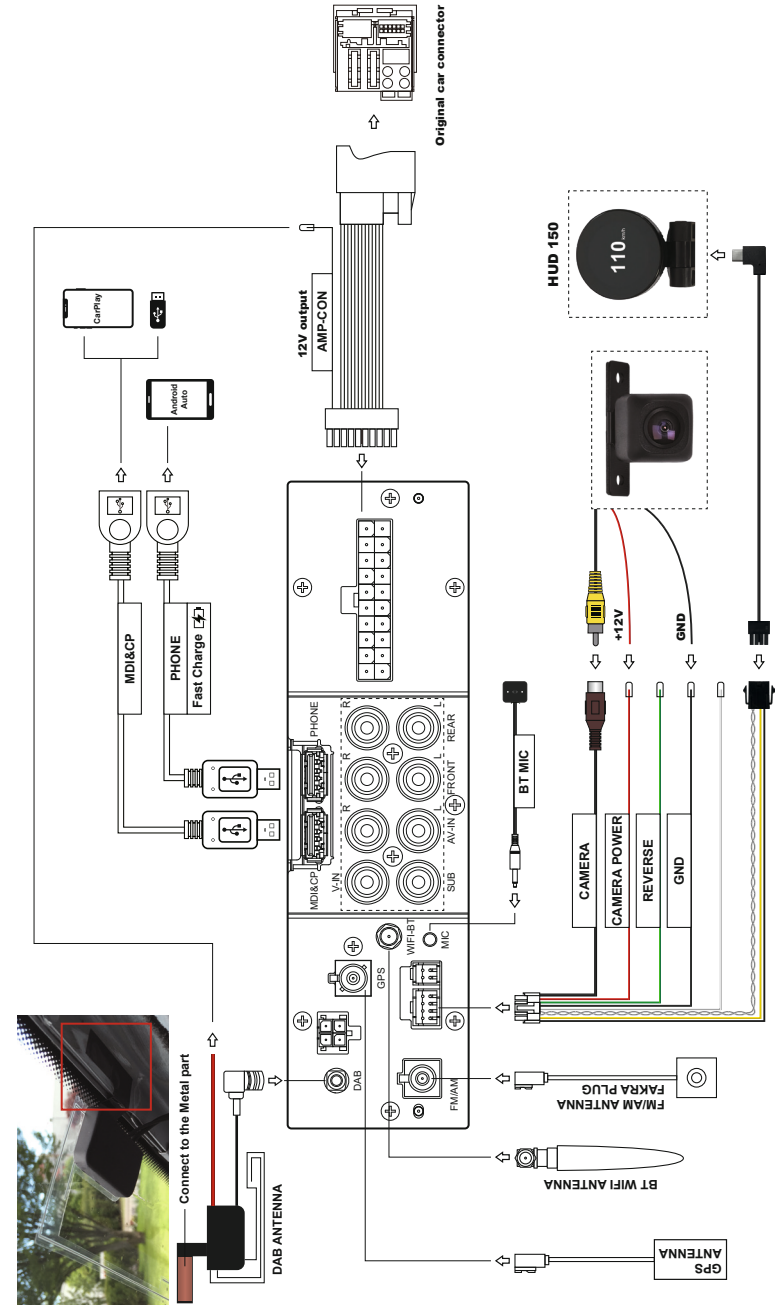

Quick Manual

Installation Video Guide

Follow our YouTube channel for installation videos for some vehicles.

Youtube channel : Dynavin Europe

VW / Skoda Wiring Diagram

See the wiring diagram below for all accessory and wiring harness connections. Please note the wiring and installation instructions for the DAB antenna.