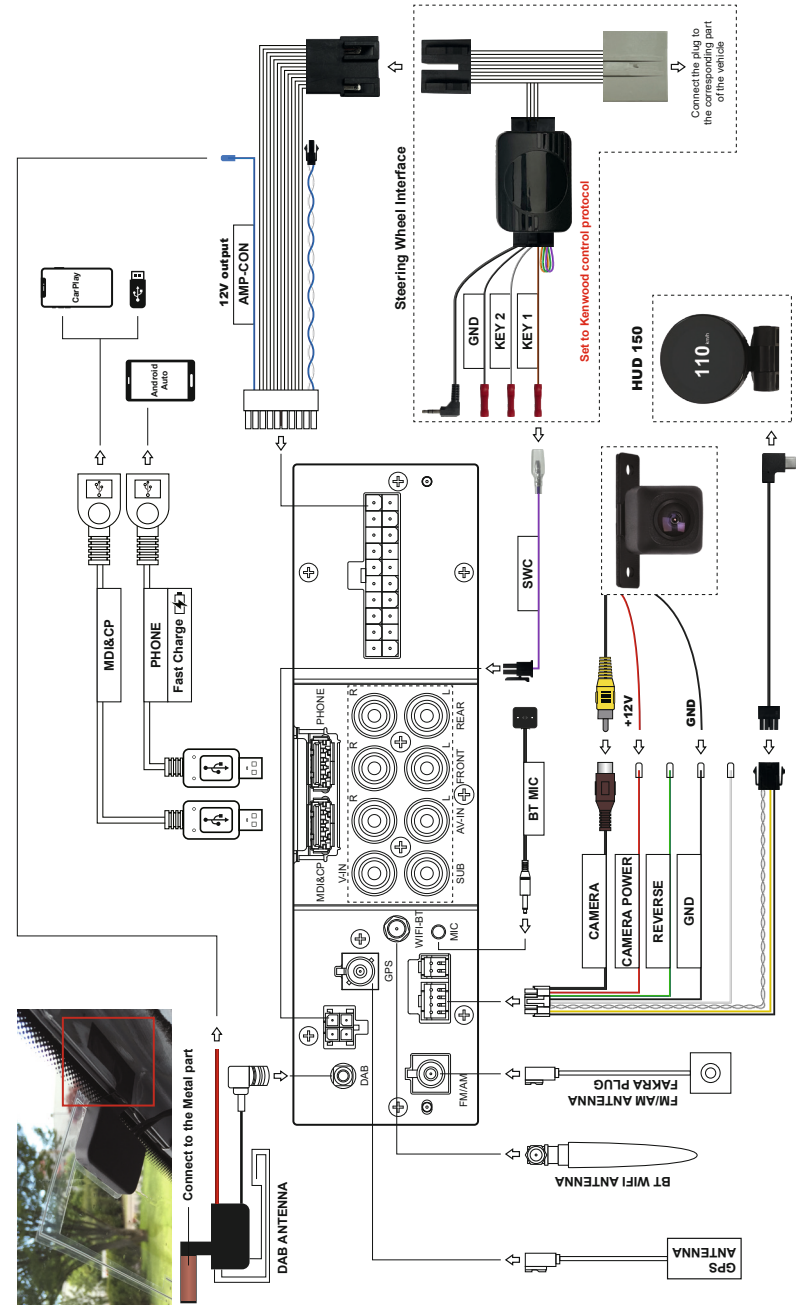

Quick Manual

Installation Video Guide

Follow our YouTube channel for installation videos for some vehicles.

Youtube channel : Dynavin Europe

Universal Wiring Diagram

See the wiring diagram below for all accessory and wiring harness connections. Please note the wiring and installation instructions for the DAB antenna.