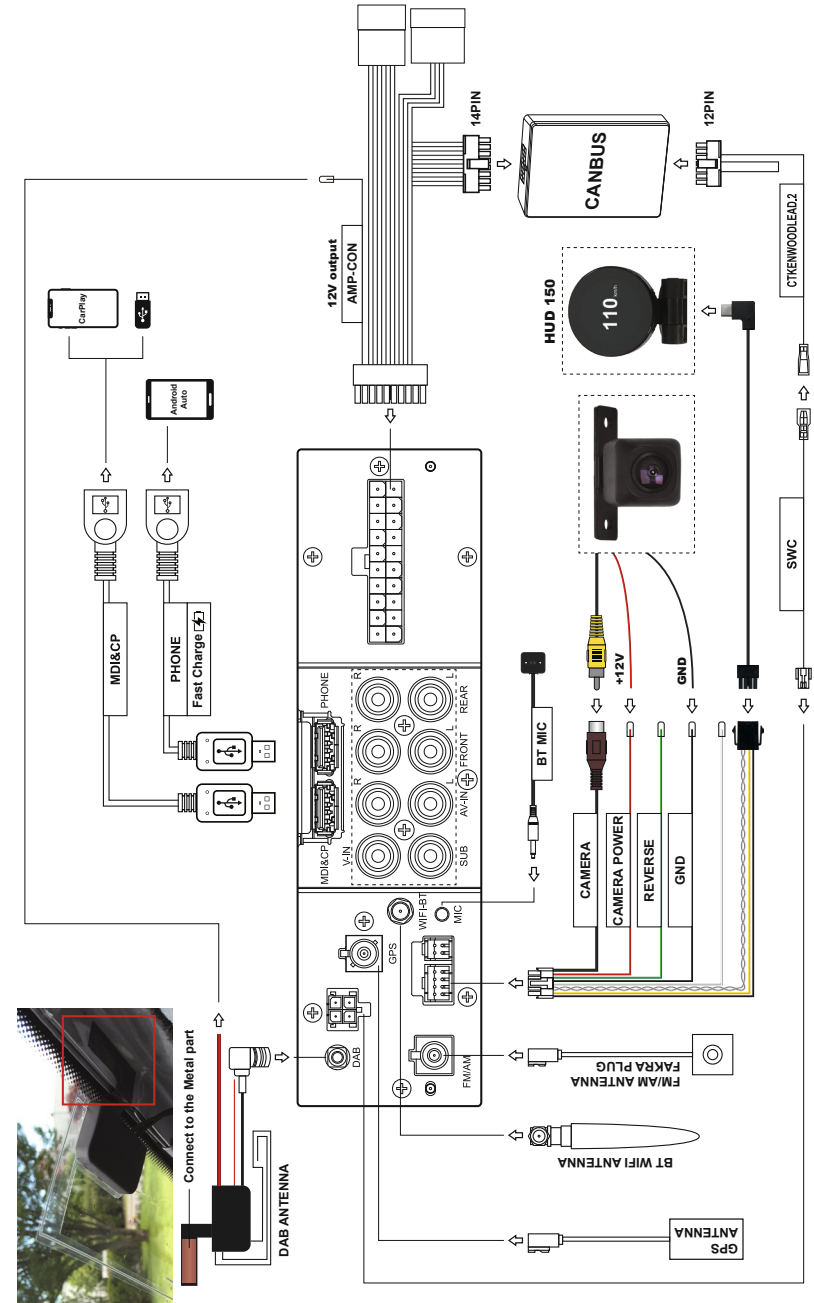

Quick Manual

Installation Video Guide

Follow our YouTube channel for installation videos for some vehicles.

Youtube channel : Dynavin Europe

Renault Wiring Diagram

See the wiring diagram below for all accessory and wiring harness connections. Please note the wiring and installation instructions for the DAB antenna.

Navigation Map File

Due to the storage space limitation, not all of the map files are installed in the Plus Flex system.

Please configure the map file in the Map Updates menu.
For the latest map file, please download it from flex.dynavin.com