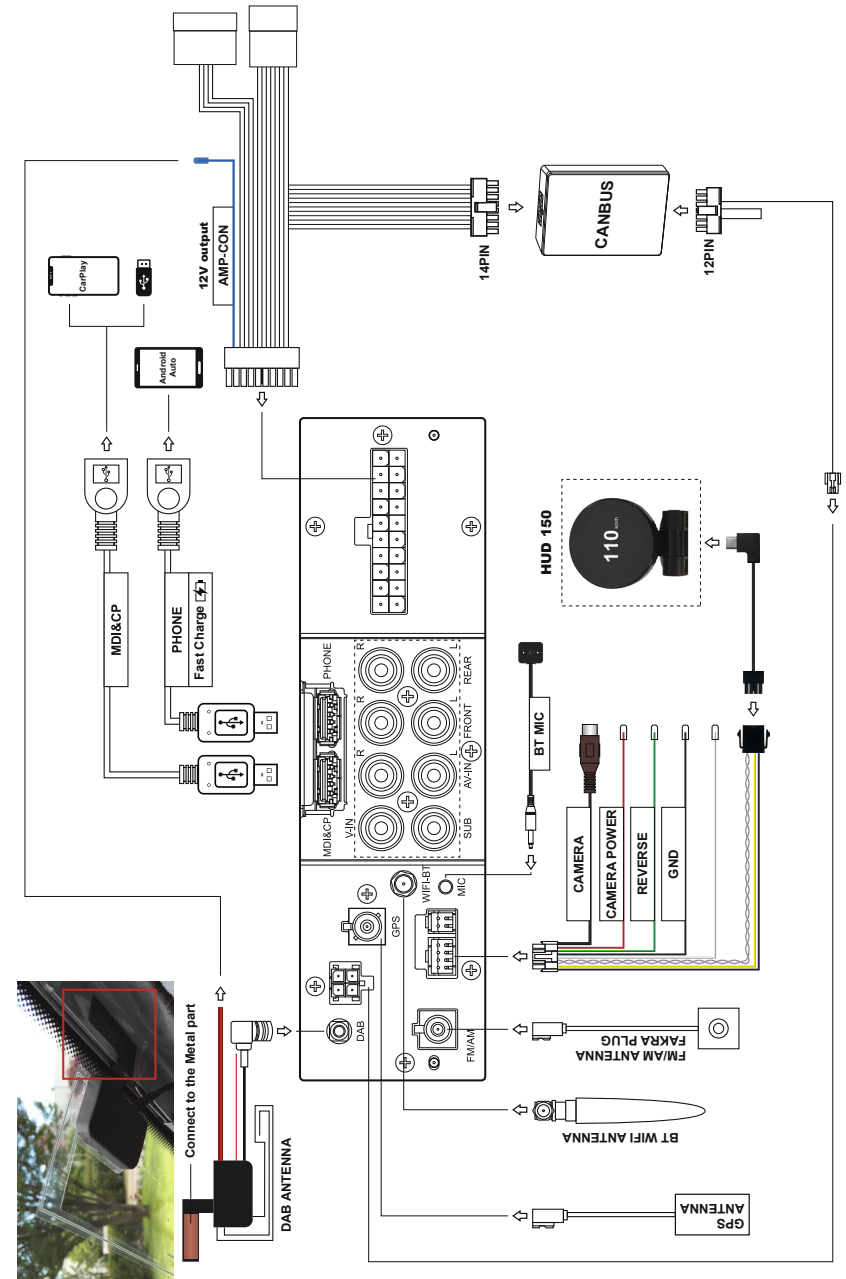

Quick Manual

Installation Video Guide

Follow our YouTube channel for installation videos for some vehicles.

Youtube channel : Dynavin Europe

See the wiring diagram below for all accessory and wiring harness connections. Please note the wiring and installation instructions for the DAB antenna.

Renault Traffic Wiring Diagram

Navigation Map File

Due to the storage space limitation, not all of the map files are installed in the Premium Flex system.

Please configure the map file in the Map Updates menu.
For the latest map file, please download it from flex.dynavin.com