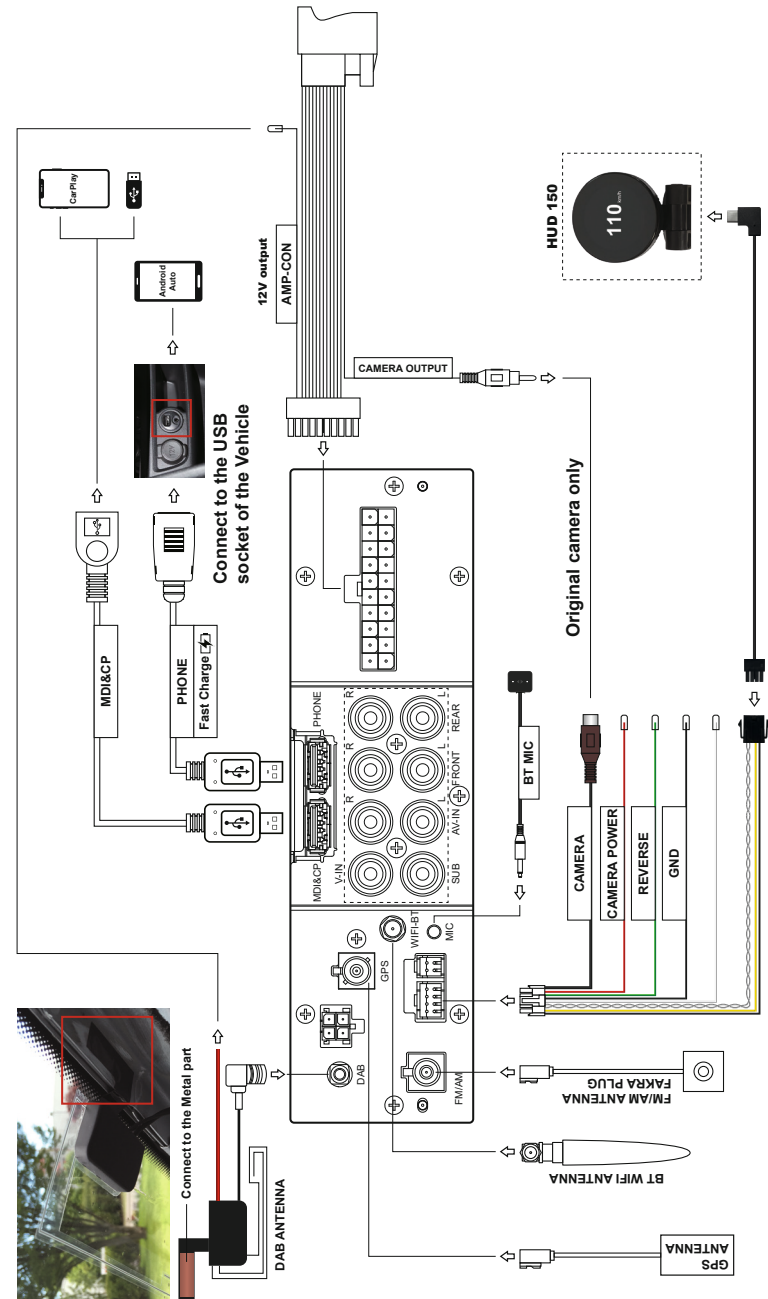

Quick Manual

Installation Video Guide

Follow our YouTube channel for installation videos for some vehicles.

Youtube channel : Dynavin Europe

See the wiring diagram below for all accessory and wiring harness connections. Please note the wiring and installation instructions for the DAB antenna.

Peugeot Wiring Diagram

Navigation Map File

Due to the storage space limitation, not all of the map files are installed in the Premium Flex system.

Please configure the map file in the Map Updates menu.
For the latest map file, please download it from flex.dynavin.com