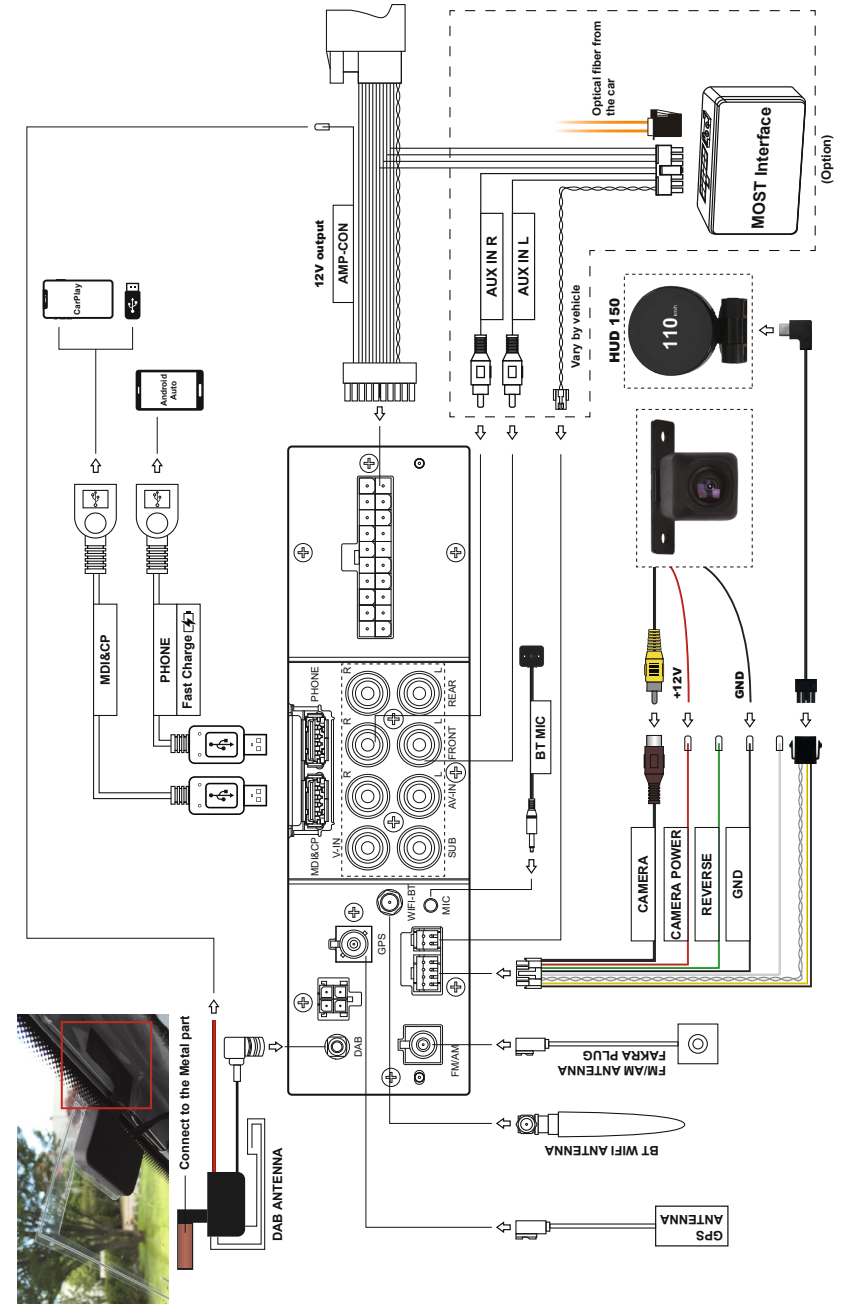

## Installation Video Guide

Follow our YouTube channel for installation videos for some vehicles.

Youtube channel : Dynavin Europe

## Mercedes / Porsche Wiring Diagram

See the wiring diagram below for all accessory and wiring harness connections. Please note the wiring and installation instructions for the DAB antenna.