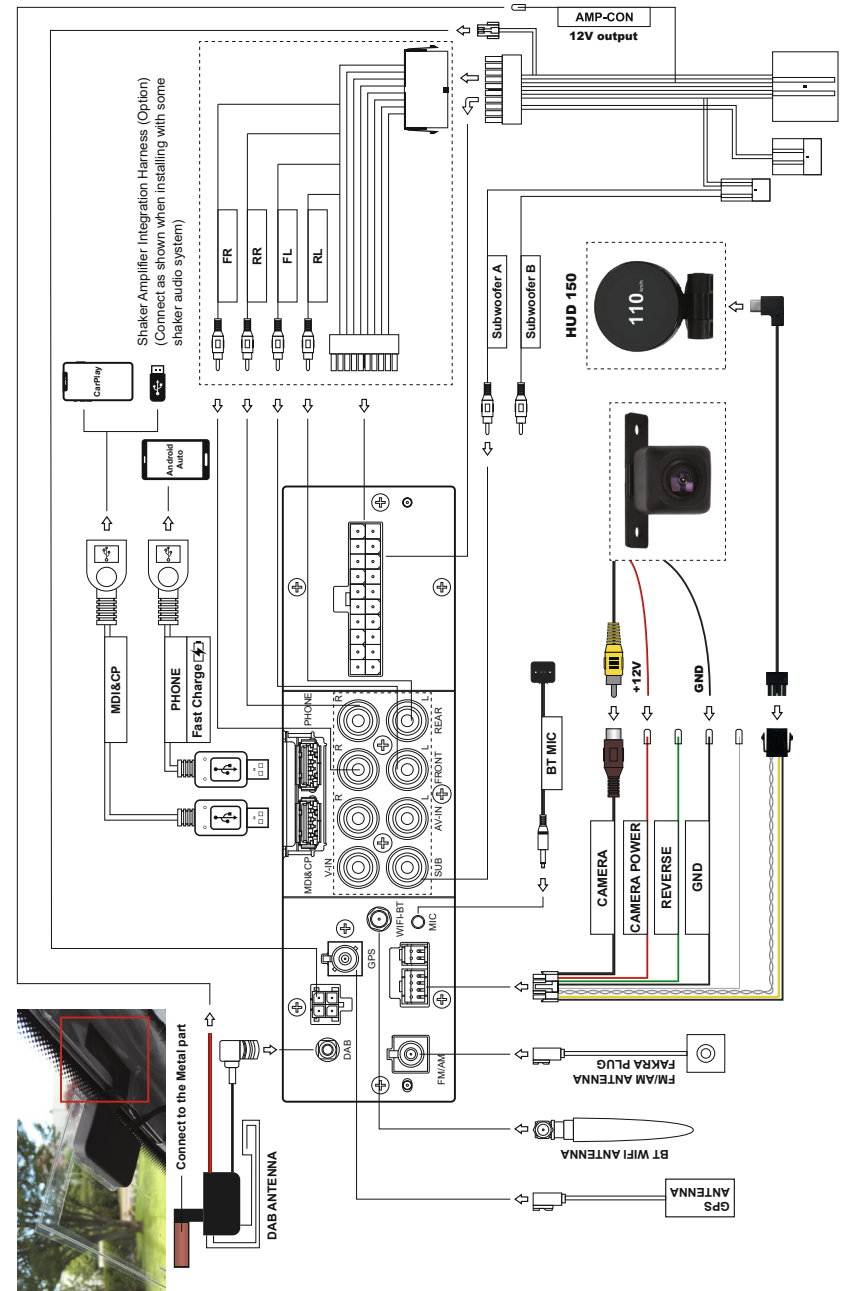

Quick Manual

Installation Video Guide

Follow our YouTube channel for installation videos for some vehicles.

Youtube channel : Dynavin Europe

MST2010 Wiring Diagram

See the wiring diagram below for all accessory and wiring harness connections. Please note the wiring and installation instructions for the DAB antenna.

Navigation Map File

Please configure the map file in the Map Updates menu.
For the latest map file, please download it from flex.dynavin.com

System Reboot

If you have any issues during use, tap the System Reset icon from the main menu and tap the "Restart" option.