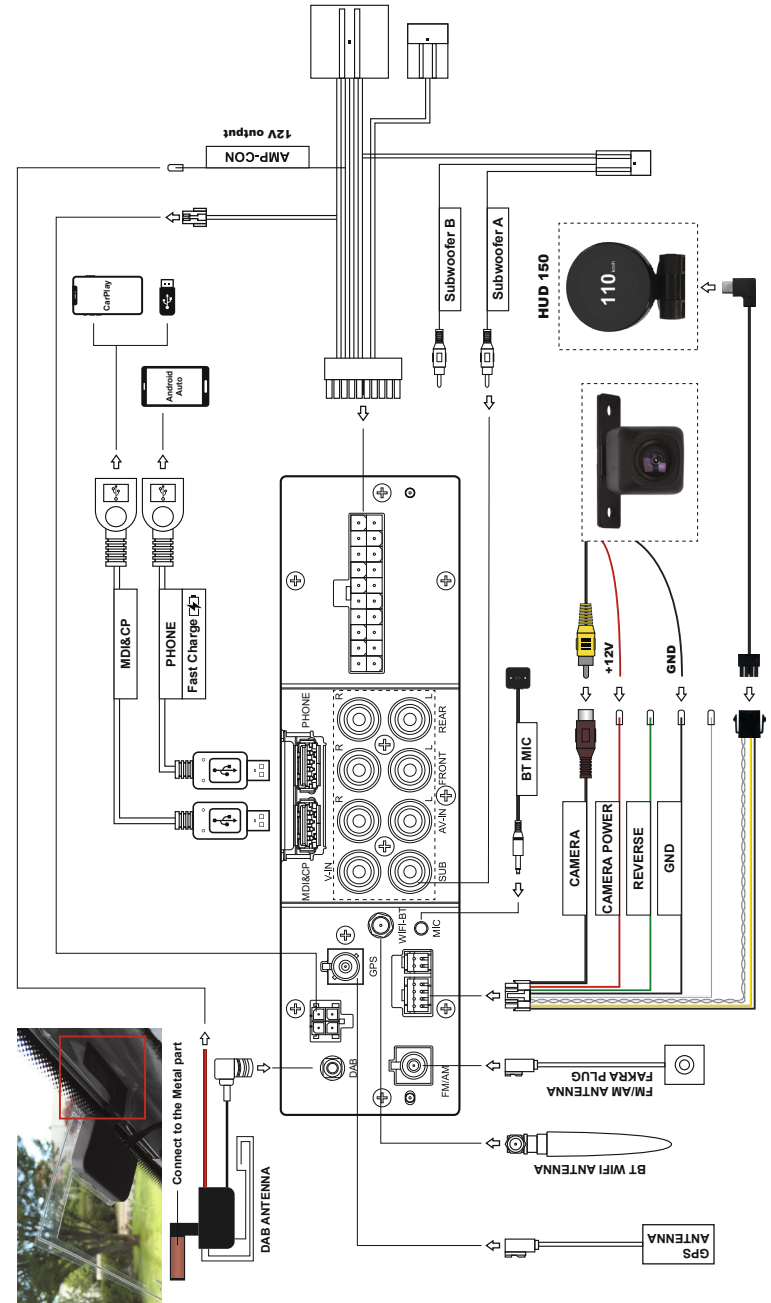

## Installation Video Guide

Follow our YouTube channel for installation videos for some vehicles.

Youtube channel : Dynavin Europe

## MST2005 Wiring Diagram

See the wiring diagram below for all accessory and wiring harness connections. Please note the wiring and installation instructions for the DAB antenna.