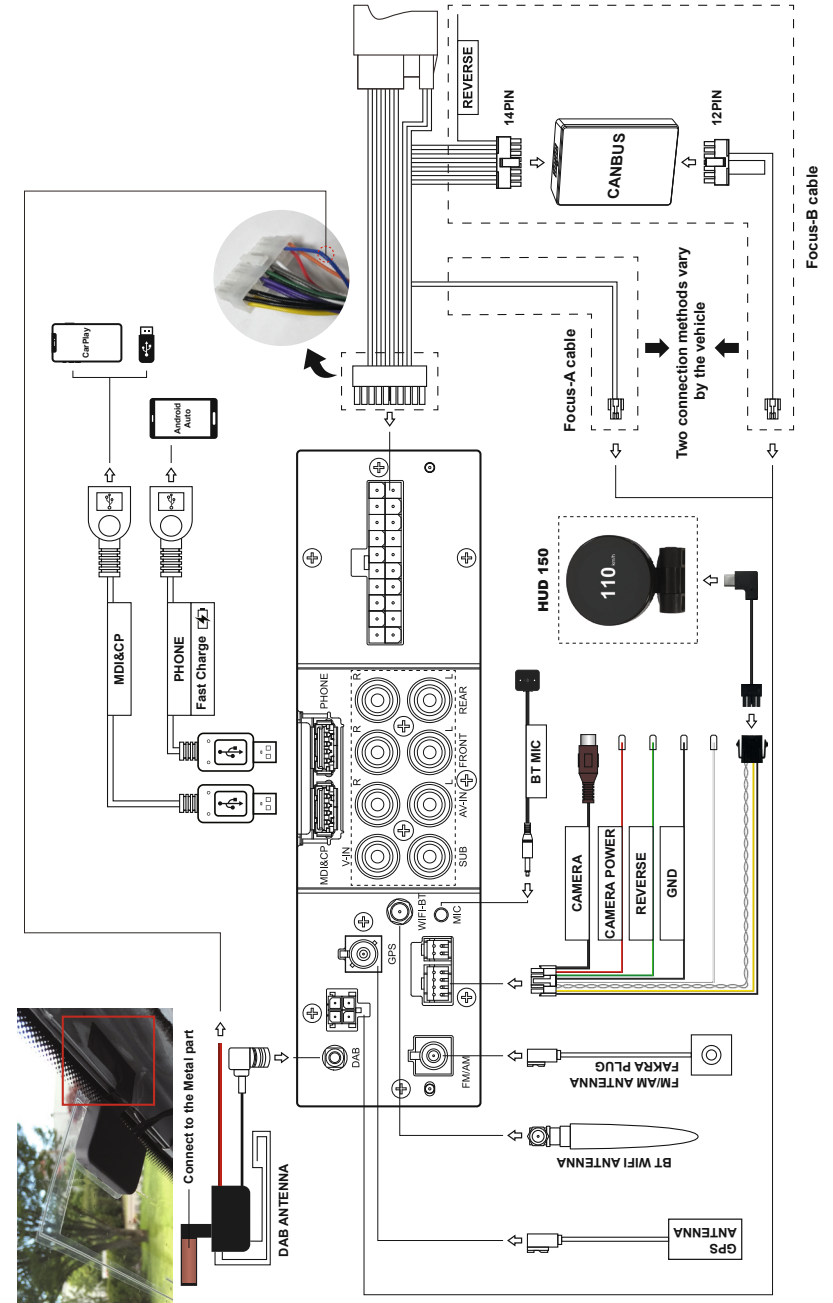

## Installation Video Guide

Follow our YouTube channel for installation videos for some vehicles.

Youtube channel : Dynavin Europe

## Ford Focus 2010-2014 Wiring Diagram

See the wiring diagram below for all accessory and wiring harness connections. Please note the wiring and installation instructions for the DAB antenna.