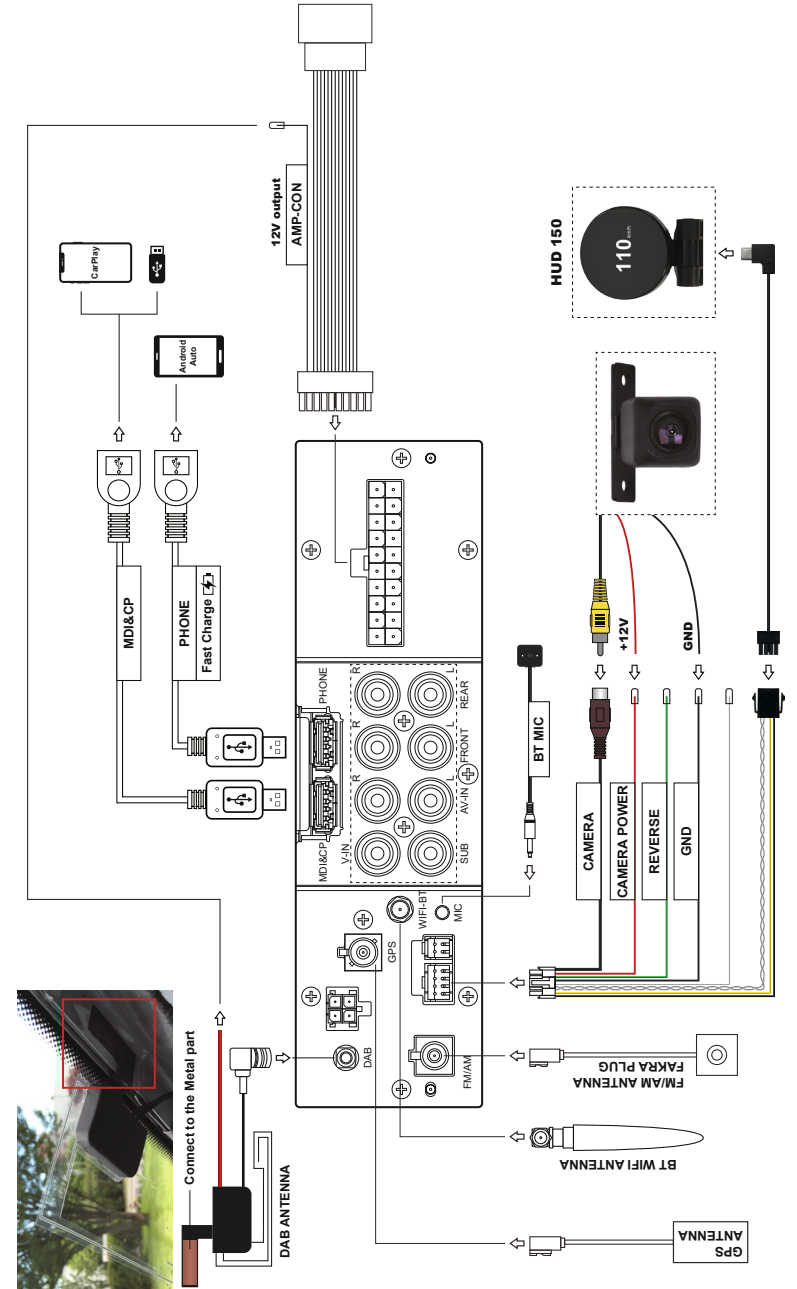

Quick Manual

Installation Video Guide

Follow our YouTube channel for installation videos for some vehicles.

Youtube channel : Dynavin Europe

Ford Transit Wiring Diagram

See the wiring diagram below for all accessory and wiring harness connections. Please note the wiring and installation instructions for the DAB antenna.