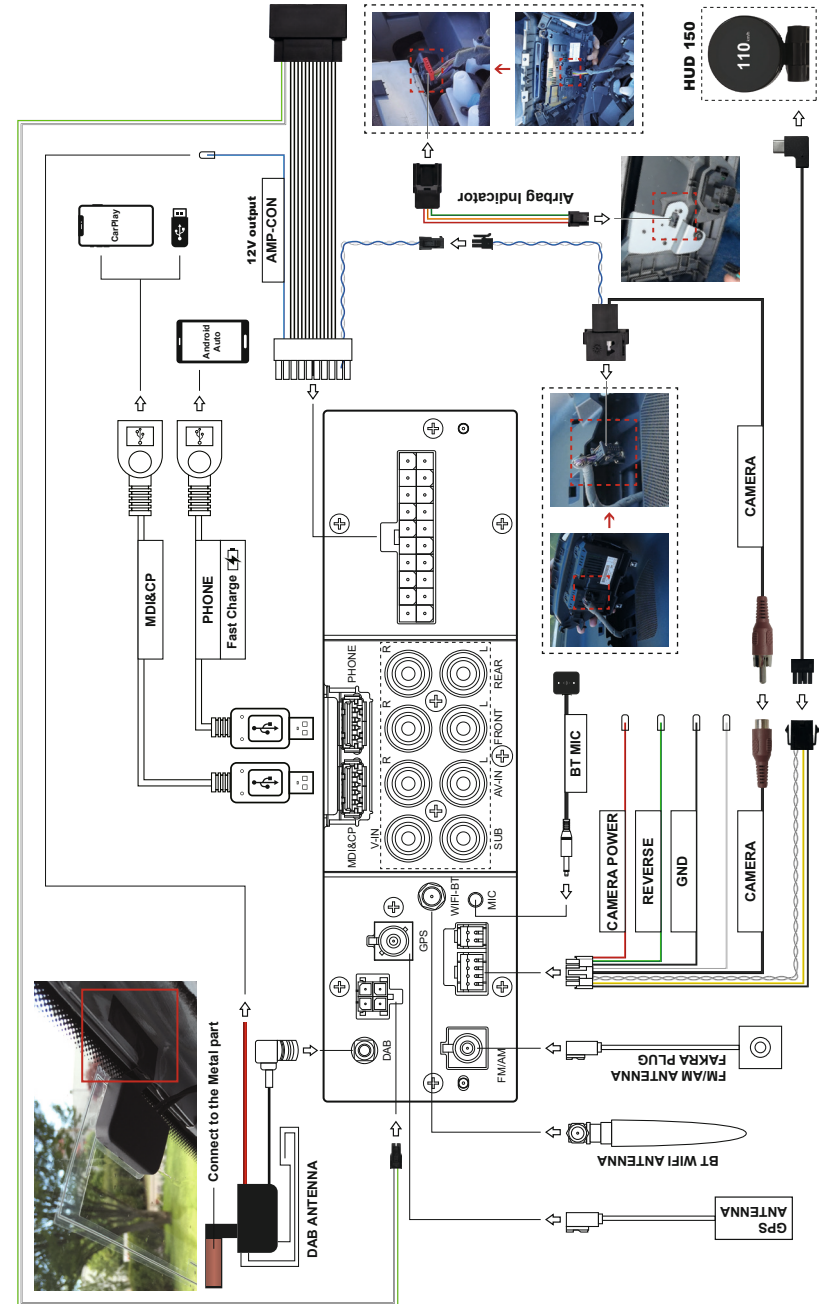

## Installation Video Guide

Follow our YouTube channel for installation videos for some vehicles.

Youtube channel : Dynavin Europe

See the wiring diagram below for all accessory and wiring harness connections. Please note the wiring and installation instructions for the DAB antenna.

## Ford Transit 2014-2018 Wiring Diagram