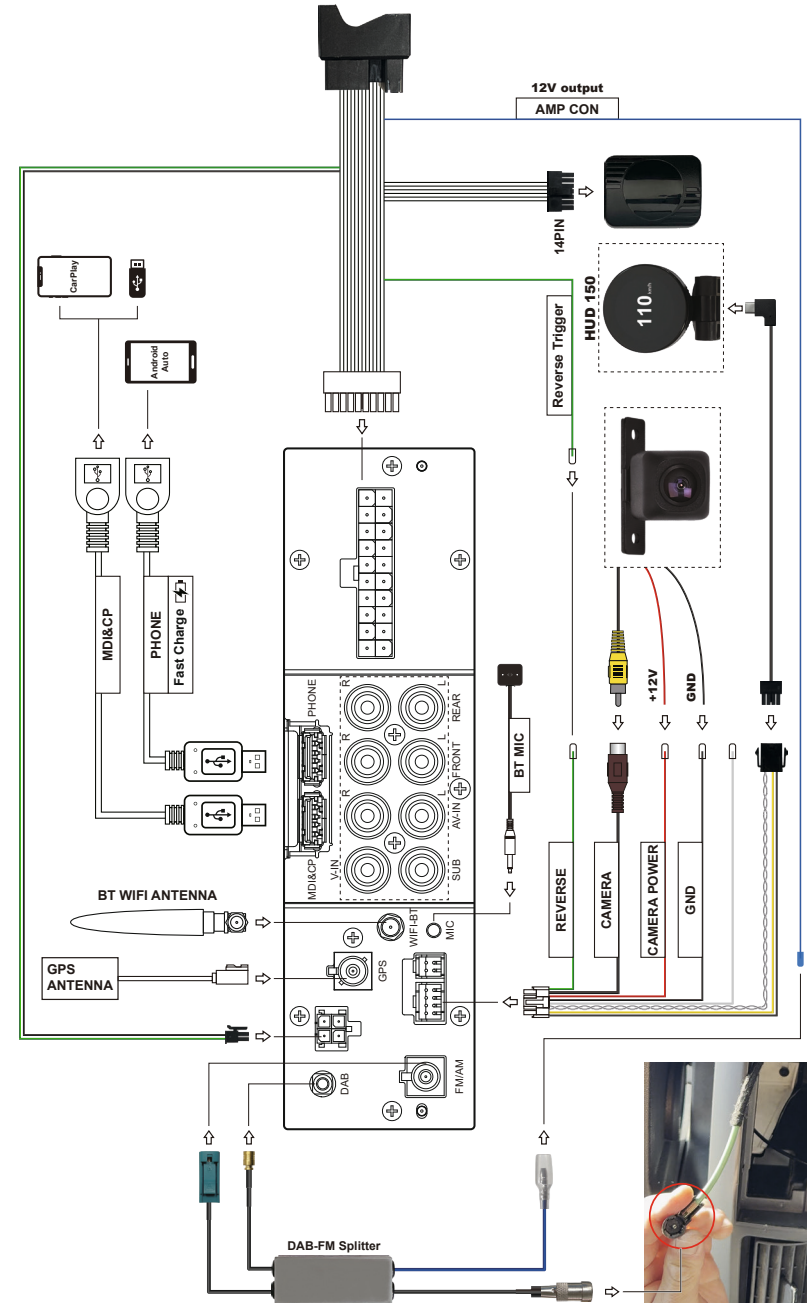

## Installation Video Guide

Follow our YouTube channel for installation videos for some vehicles.

Youtube channel : Dynavin Europe

## Ford Transit 2006-2013 Wiring Diagram

See the wiring diagram below for all accessory and wiring harness connections. Please note the wiring and installation instructions for the DAB antenna.