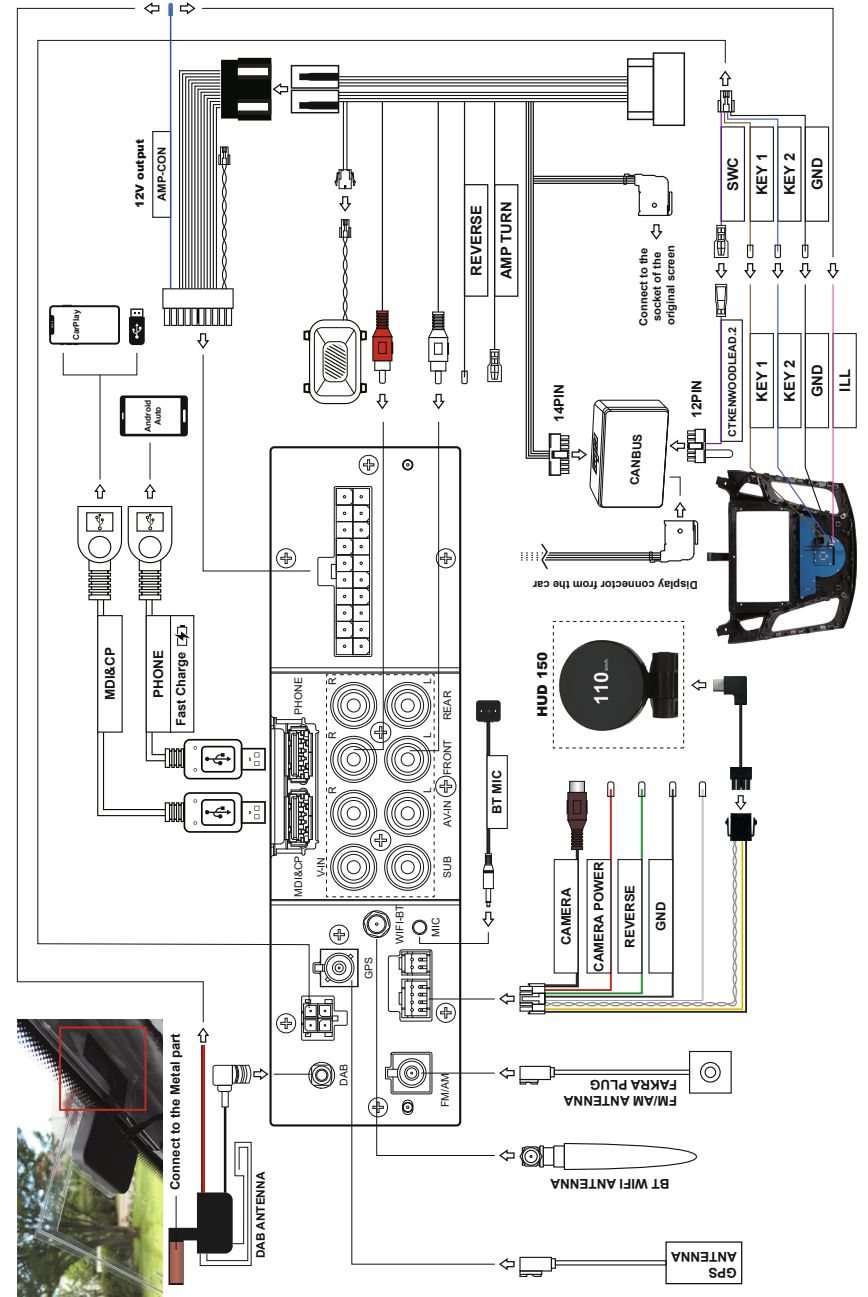

Quick Manual

Installation Video Guide

Follow our YouTube channel for installation videos for some vehicles.

Youtube channel : Dynavin Europe

Ford Focus 2010-2018 Wiring Diagram

See the wiring diagram below for all accessory and wiring harness connections. Please note the wiring and installation instructions for the DAB antenna.

Navigation Map File

Please configure the map file in the Map Updates menu.
For the latest map file, please download it from flex.dynavin.com

System Reboot

If you have any issues during use, tap the System Reset icon from the main menu and tap the "Restart" option.