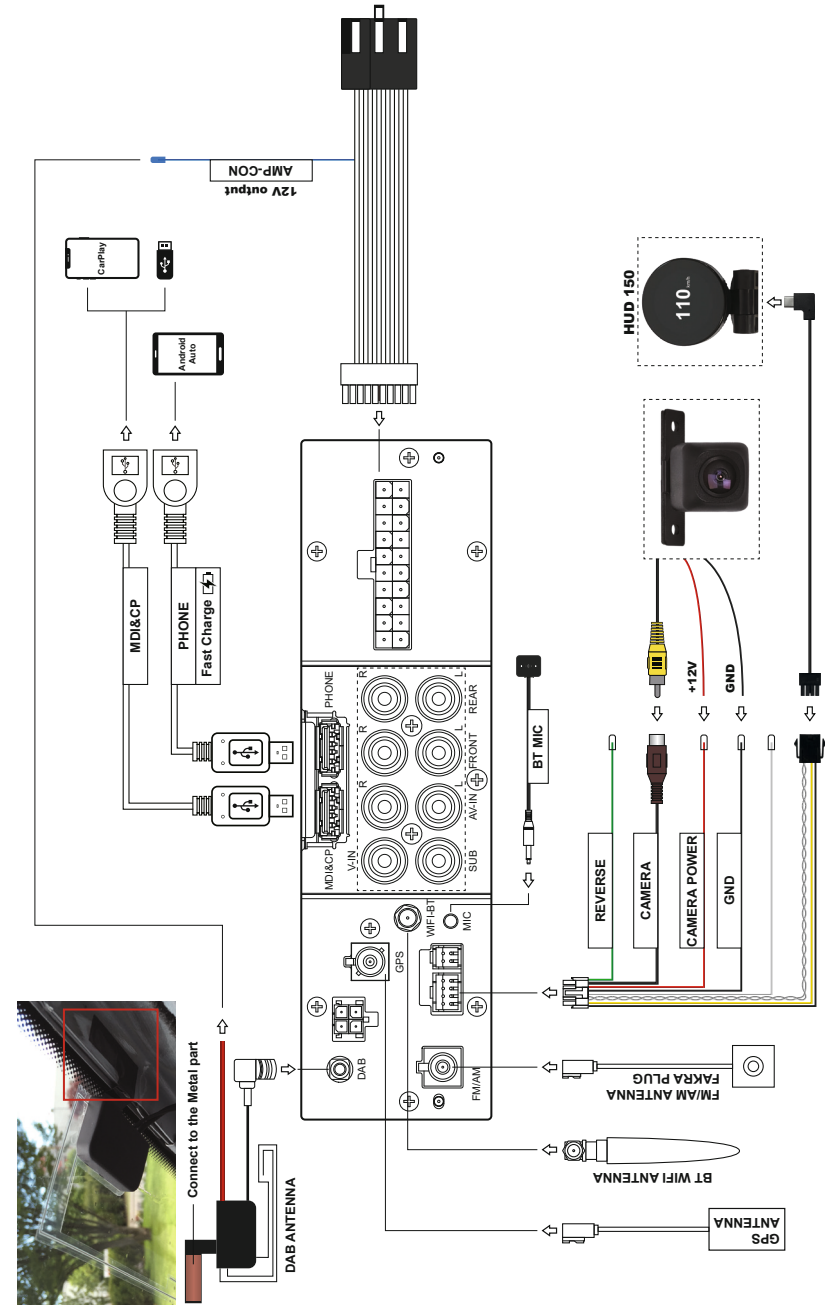

## Installation Video Guide

Follow our YouTube channel for installation videos for some vehicles.

Youtube channel : Dynavin Europe

See the wiring diagram below for all accessory and wiring harness connections. Please note the wiring and installation instructions for the DAB antenna.

## Fiat 500 Wiring Diagram