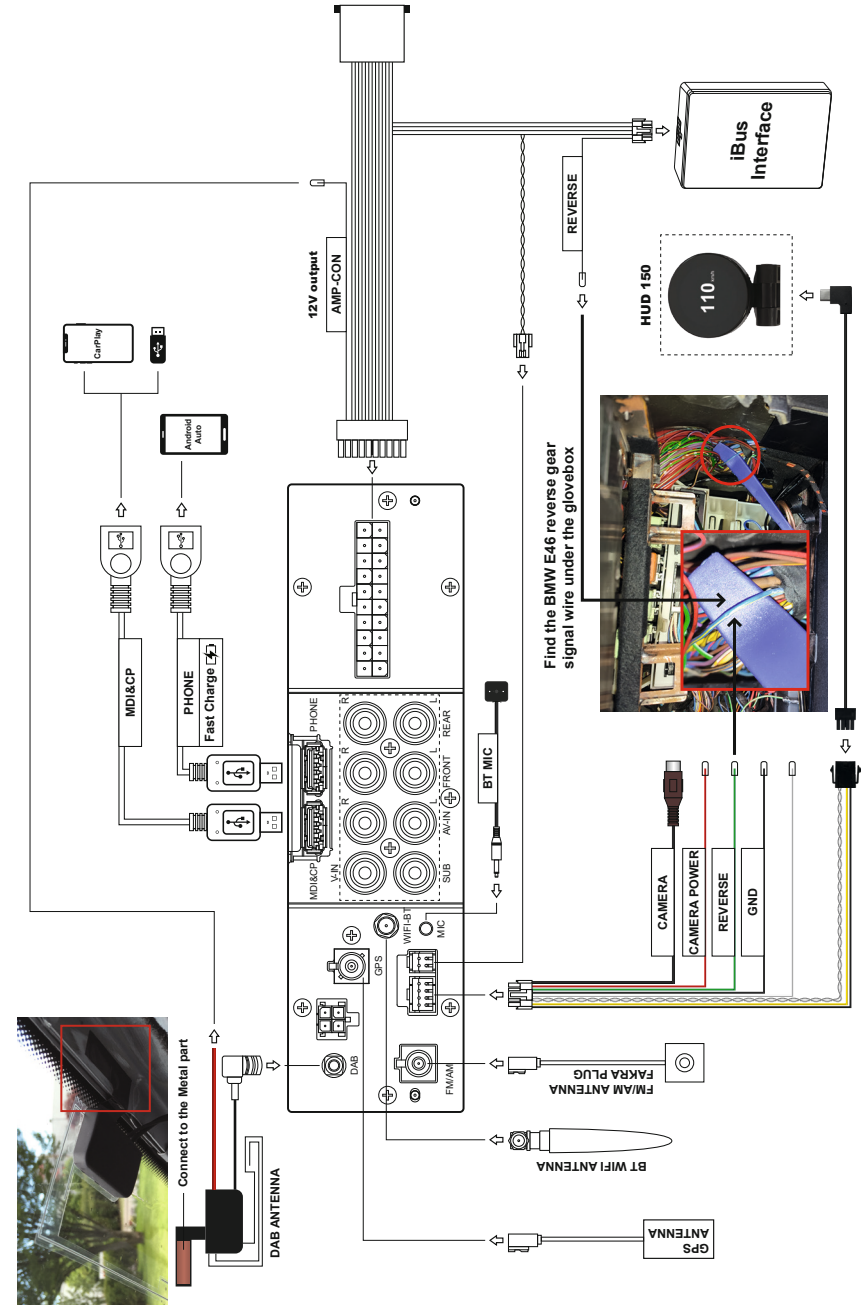

Quick Manual

Installation Video Guide

Follow our YouTube channel for installation videos for some vehicles.

Youtube channel : Dynavin Europe

E46 / E39 / E53 Wiring Diagram

See the wiring diagram below for all accessory and wiring harness connections. Please note the wiring and installation instructions for the DAB antenna.