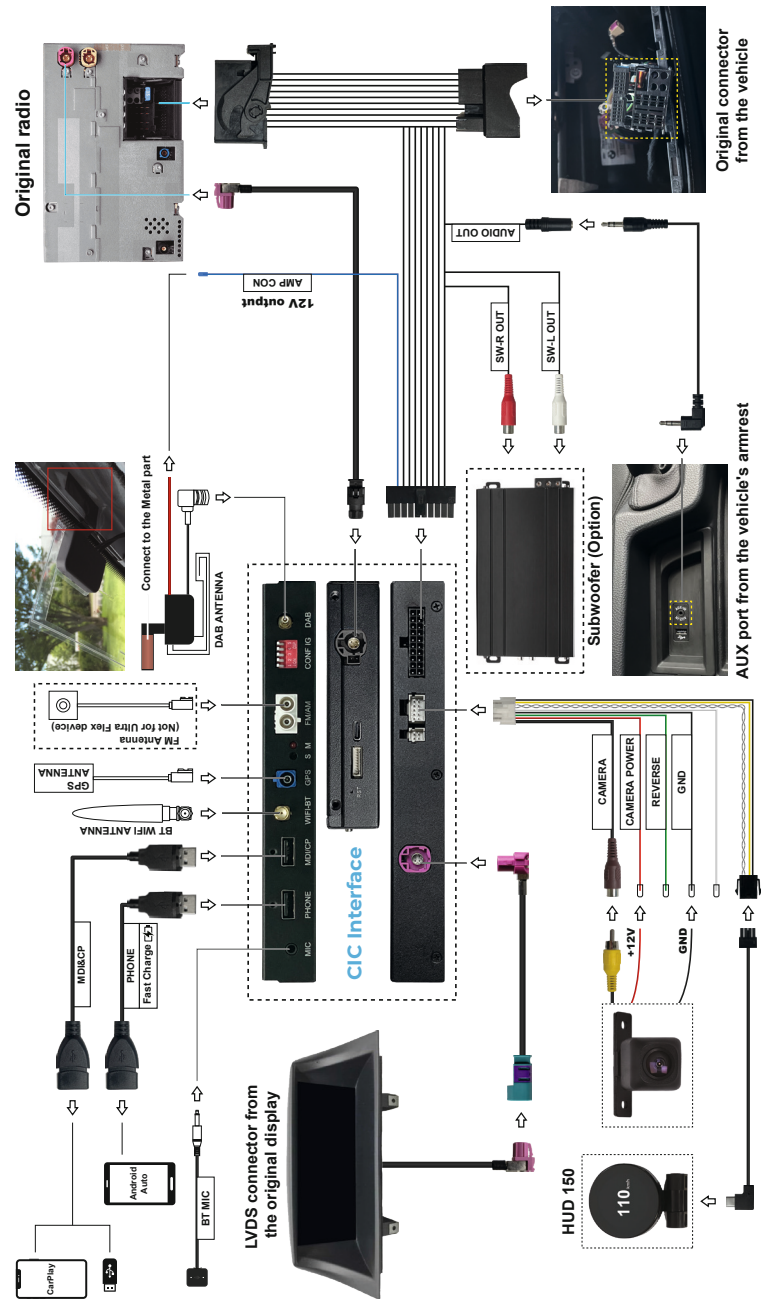

Quick Manual

Installation Video Guide

Follow our YouTube channel for installation videos for some vehicles.

Youtube channel : Dynavin Europe

Wiring Diagram for BMW CIC

See the wiring diagram below for all accessory and wiring harness connections. Please note the wiring and installation instructions for the DAB antenna.

For a quick system start, connect the yellow power wire to the car battery as shown below

| Compatible Vehicles | DIP Position | Display Size |
|---------------------|--------------|--------------|
| | | 6.5" |
| | | 8.8" |

iDrive Knob Controller Operation Guide

Press and hold "**BACK**" button for 2 seconds to switch between original BMW menu and Dynavin menu.

Dynavin iDrive operation video

Please watch the video below before operating the Dynavin device.