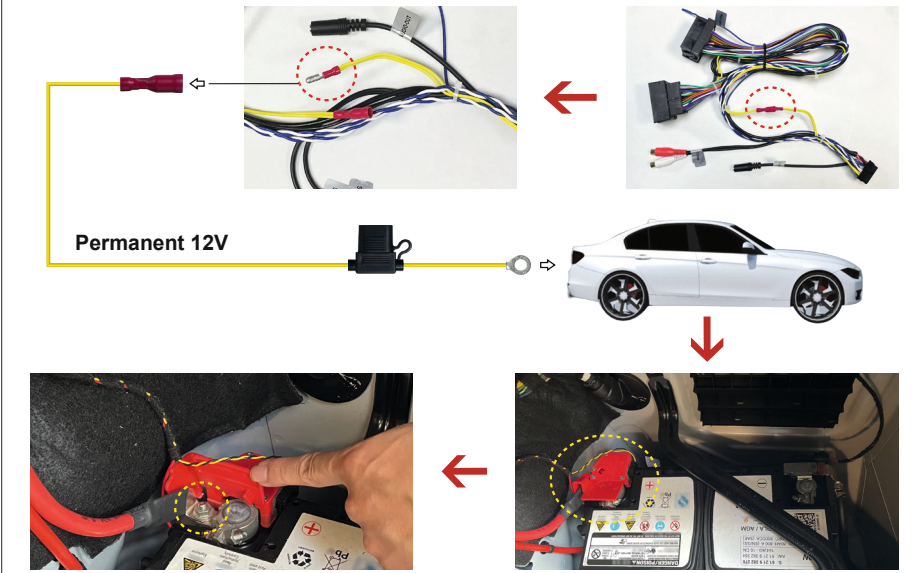

Quick Manual

Installation Video Guide

Follow our YouTube channel for installation videos for some vehicles.

Youtube channel : Dynavin Europe

Wiring Diagram for BMW CIC

See the wiring diagram below for all accessory and wiring harness connections. Please note the wiring and installation instructions for the DAB antenna.

For a quick system start, connect the yellow power wire to the car battery as shown below

| Compatible Vehicles | DIP Position | Display Size |
|---------------------|--------------|--------------|
| | | 6.5" |
| | | 8.8" |

iDrive Knob Controller Operation Guide

Press and hold "**BACK**" button for 2 seconds to switch between original BMW menu and Dynavin menu.

Dynavin iDrive operation video

Please watch the video below before operating the Dynavin device.