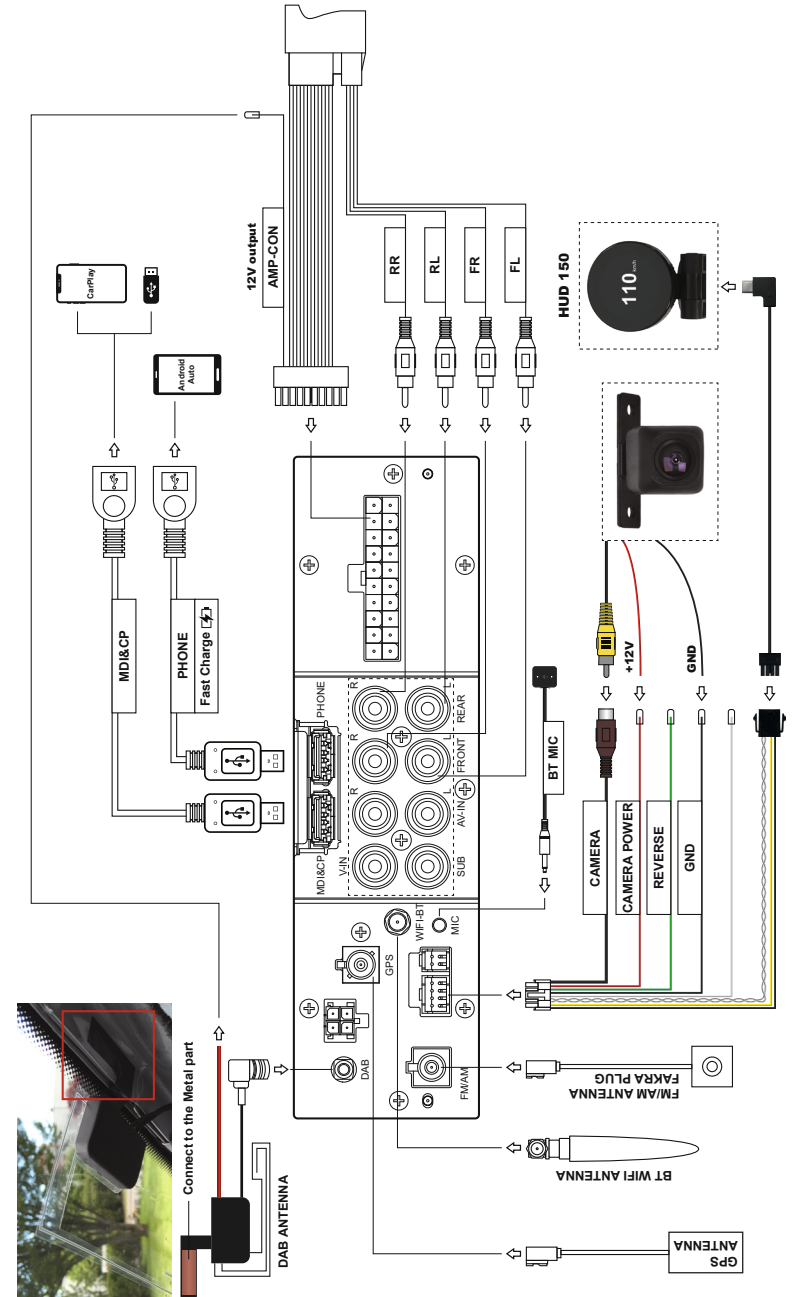

Quick Manual

Installation Video Guide

Follow our YouTube channel for installation videos for some vehicles.

Youtube channel : Dynavin Europe

Audi Wiring Diagram

See the wiring diagram below for all accessory and wiring harness connections. Please note the wiring and installation instructions for the DAB antenna.

Navigation Map File

Due to the storage space limitation, not all of the map files are installed in the Premium Flex system.

Please configure the map file in the Map Updates menu.
For the latest map file, please download it from flex.dynavin.com