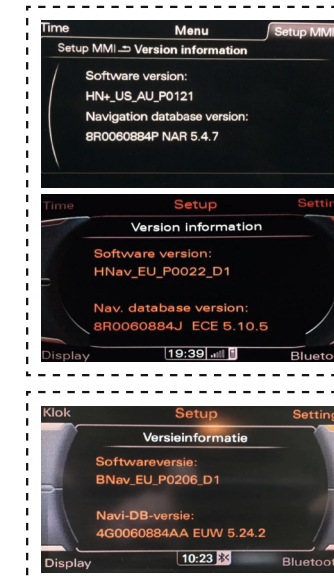

## Compatible Vehicles

AUDI MMI 3G / 3G+

Version information menu sample

## Select MMI Version

Select the MMI version option on the Dynavin main menu according to your AUDI MMI system.

Version information menu sample

## Operation Guide

The Dynavin system retains the AUDI original radio menus which will be shown on the Dynavin display.

1. Tap "  " icon to display the menu as below picture 1 shown.
2. Tap "  " icon to switch to AUDI original radio menu.