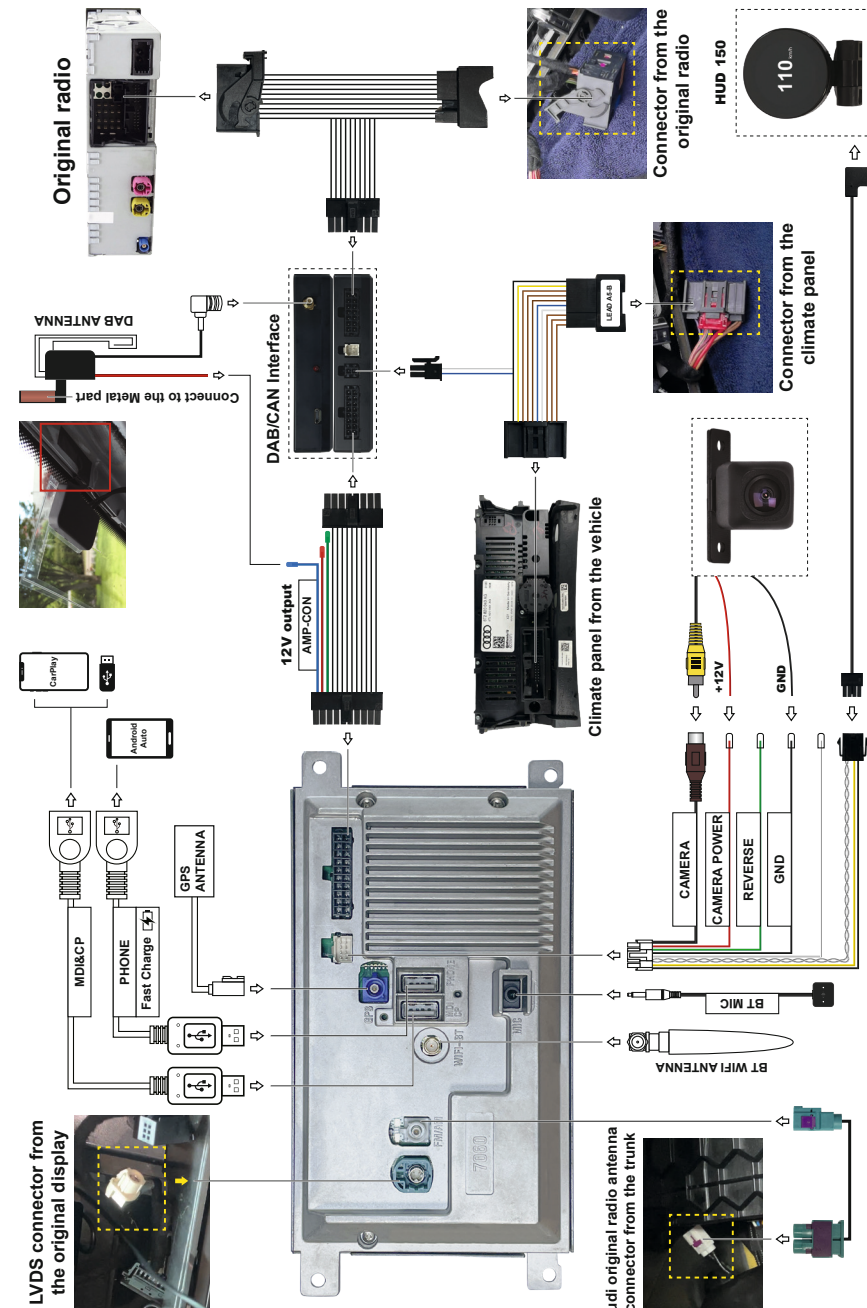

Quick Manual

Installation Video Guide

Follow our YouTube channel for installation videos for some vehicles.

Youtube channel : Dynavin Europe

See the wiring diagram below for all accessory and wiring harness connections. Please note the wiring and installation instructions for the DAB antenna.

Wiring Diagram for Audi A4 A5 Q5 with Audi MMI 3G / 3G+