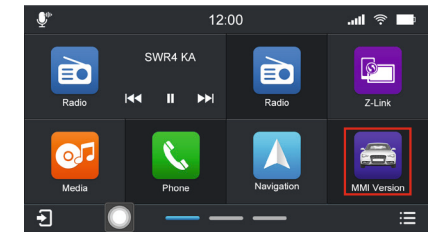

## Select MMI Version

Select the MMI version option on the Dynavin main menu according to your AUDI MMI system.

Version information menu sample

## Operation Guide

The Dynavin system retains the AUDI original radio menus which will be shown on the Dynavin display.

1. Tap "  " icon to display the menu as below picture 1 shown.
2. Tap "  " icon to switch to AUDI original radio menu.