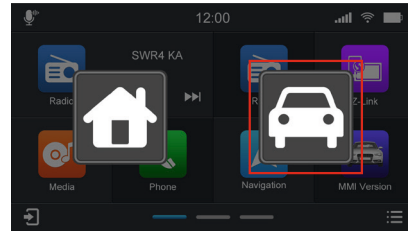

picture 2

Original Panel Control

1. Press and hold the RETURN / BACK button for 2 seconds to switch from the Dynavin radio menu to the AUDI original radio menu.
2. Press and hold the RETURN / BACK button for 10 seconds to restart the radio.